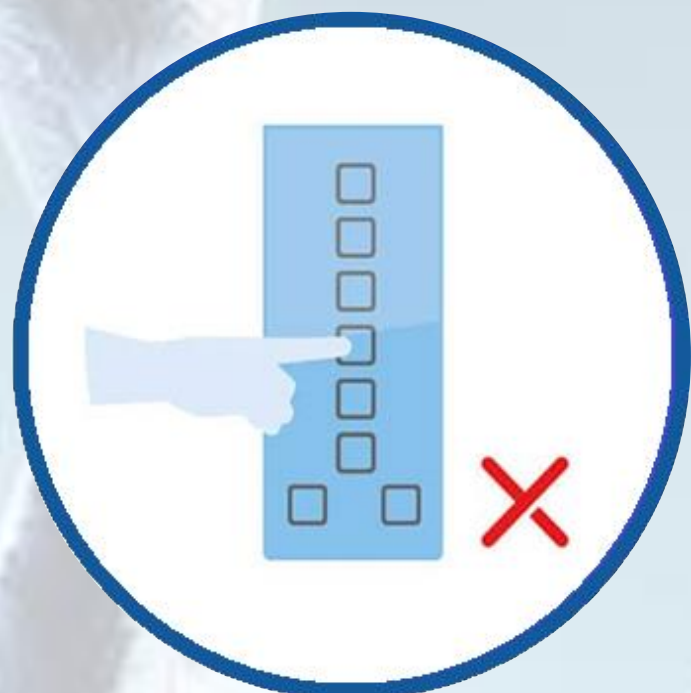

MINISTRY OF PUBLIC SERVICE, ADMINISTRATIVE AND INSTITUTIONAL REFORMS

ELEVATOR ETIQUETTE FOR STAYING HEALTHY

1.

AVOID DIRECT HAND CONTACT WITH BUTTONS.

2.

AVOID CROWDED LIFTS BE PATIENT & WAIT

3.

PRACTICE SOCIAL DISTANCING

4.

ADOPT POLITE BEHAVIORS

**QUEUE UP
1 m away**

5.

6.

CLEAN & DISINFECT